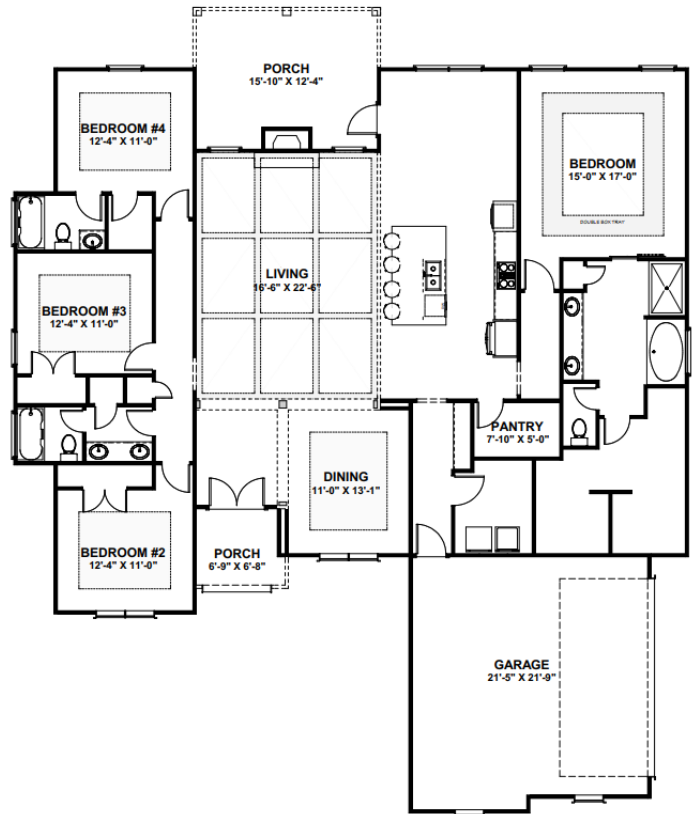

THE COLEMAN

AT RIVERBEND NORTH

OPTION A

OPTION B

OPTION C

CALL US TODAY!

+478-322-0028 | WCHHOME.COM

4 BEDROOMS

DINING ROOM

2646 SQFT